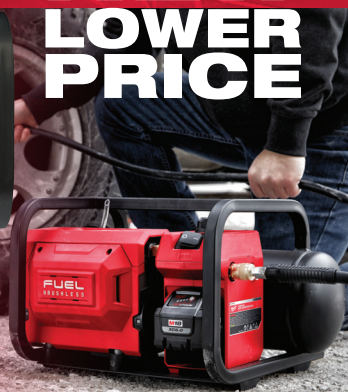

\$20 SAVINGS

\$119 \$50 SAVINGS

2494-22
M12™ 3/8" Drill/Driver & 1/4" Hex
Impact Driver 2-Tool Combo Kit

NEW LOWER PRICE

\$349

2840-20
M18 FUEL™ 2 Gallon
Compact Quiet Compressor

\$30 SAVINGS

PIPE WRENCH E-REBATE